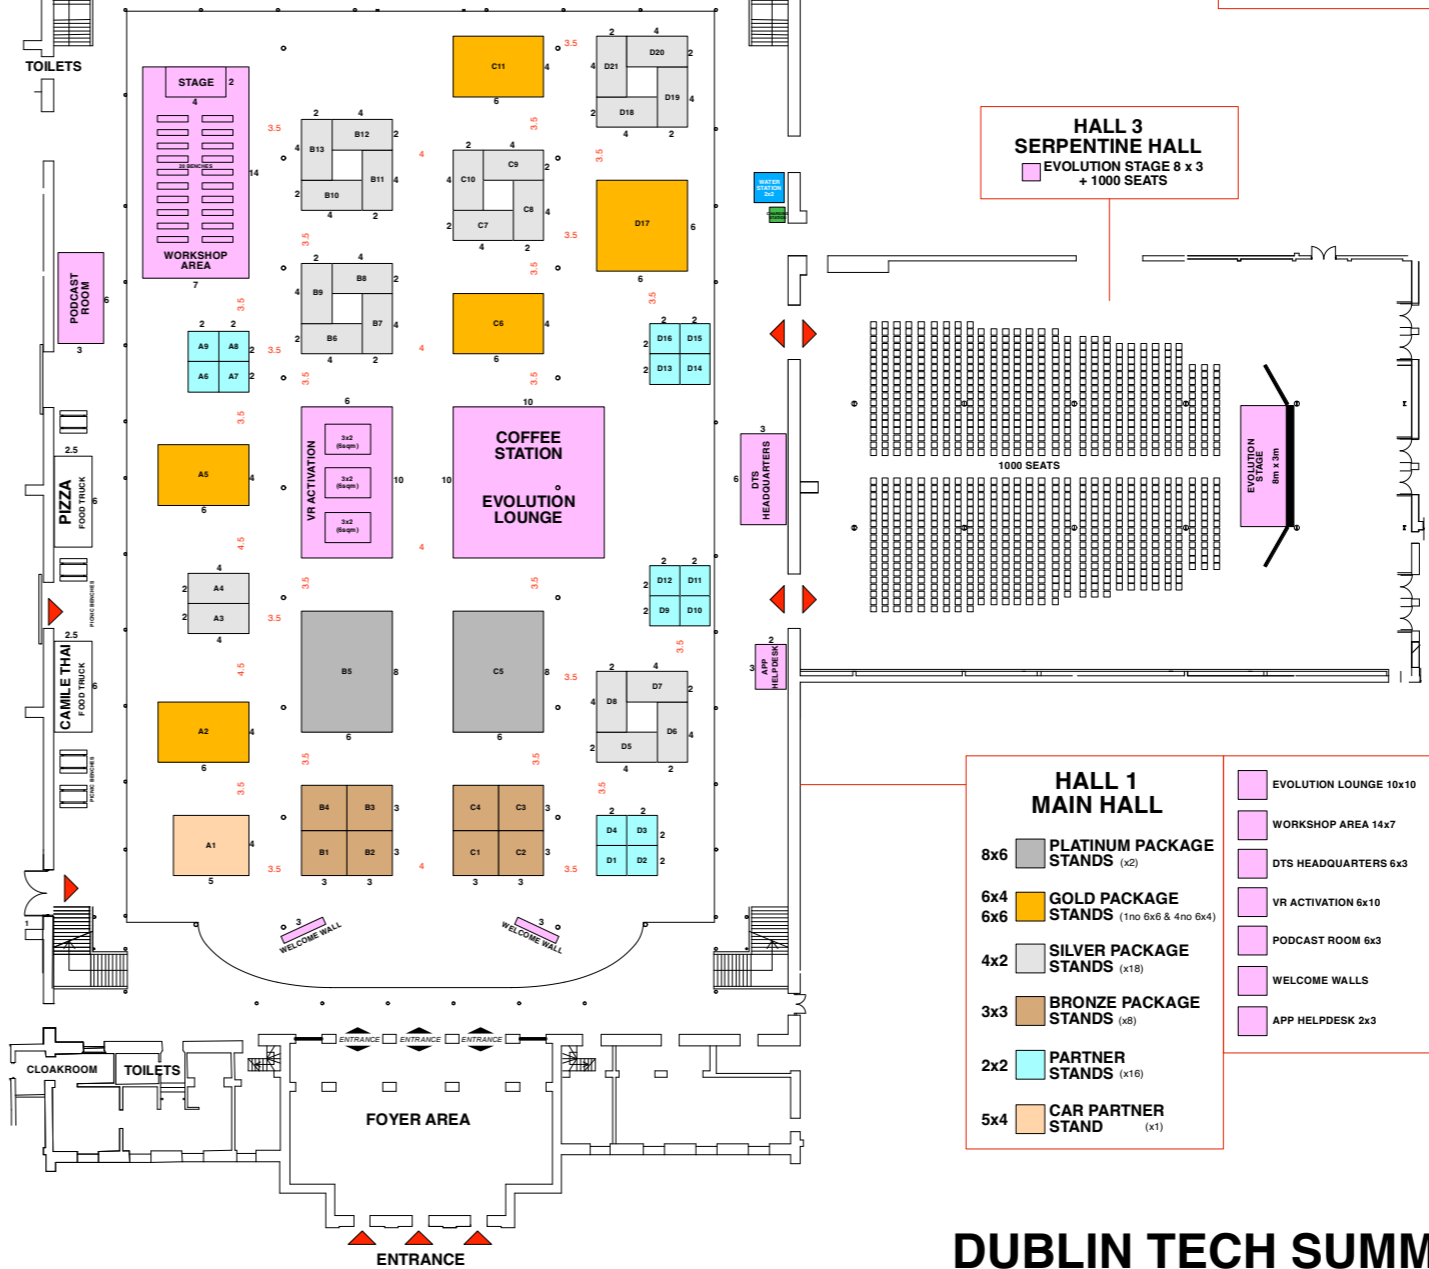

- TABLE & CHAIRS
- FOOD / COFFEE STATIONS
- WATER STATION
- PICNIC BENCHES
- CHARGING POINTS
- FOOD TRUCKS

- BALCONY**
- NETWORKING AREA 20x4.5
 - CODING COMPETITION 10x4.5

- HALL 4 INDUSTRIES HALL**
- 10x10 PAVILIONS (x1)
 - 7x7 PAVILIONS (x1)
 - 6x6 PAVILIONS (x1)
 - 2x1 STARTUP STANDS (x40)
 - 4x2 SILVER PACKAGE STANDS (x1)
 - 2x2 PARTNER STANDS (x2)
 - 5x4 CAR PARTNER STAND (x1)
 - IGNITE STAGE 7x3 + 368 SEATS
 - IGNITE LOUNGE / MATCH MAKING 10x10
 - PITCH COMPETITION STAGE 7x5

- HALL 3 SERPENTINE HALL**
- EVOLUTION STAGE 8 x 3 + 1000 SEATS

- HALL 1 MAIN HALL**
- 8x6 PLATINUM PACKAGE STANDS (x2)
 - 6x4 GOLD PACKAGE STANDS (1no 6x6 & 4no 6x4)
 - 6x6 SILVER PACKAGE STANDS (x18)
 - 4x2 BRONZE PACKAGE STANDS (x8)
 - 2x2 PARTNER STANDS (x16)
 - 5x4 CAR PARTNER STAND (x1)
 - EVOLUTION LOUNGE 10x10
 - WORKSHOP AREA 14x7
 - DTS HEADQUARTERS 6x3
 - VR ACTIVATION 6x10
 - PODCAST ROOM 6x3
 - WELCOME WALLS
 - APP HELPSK 2x3