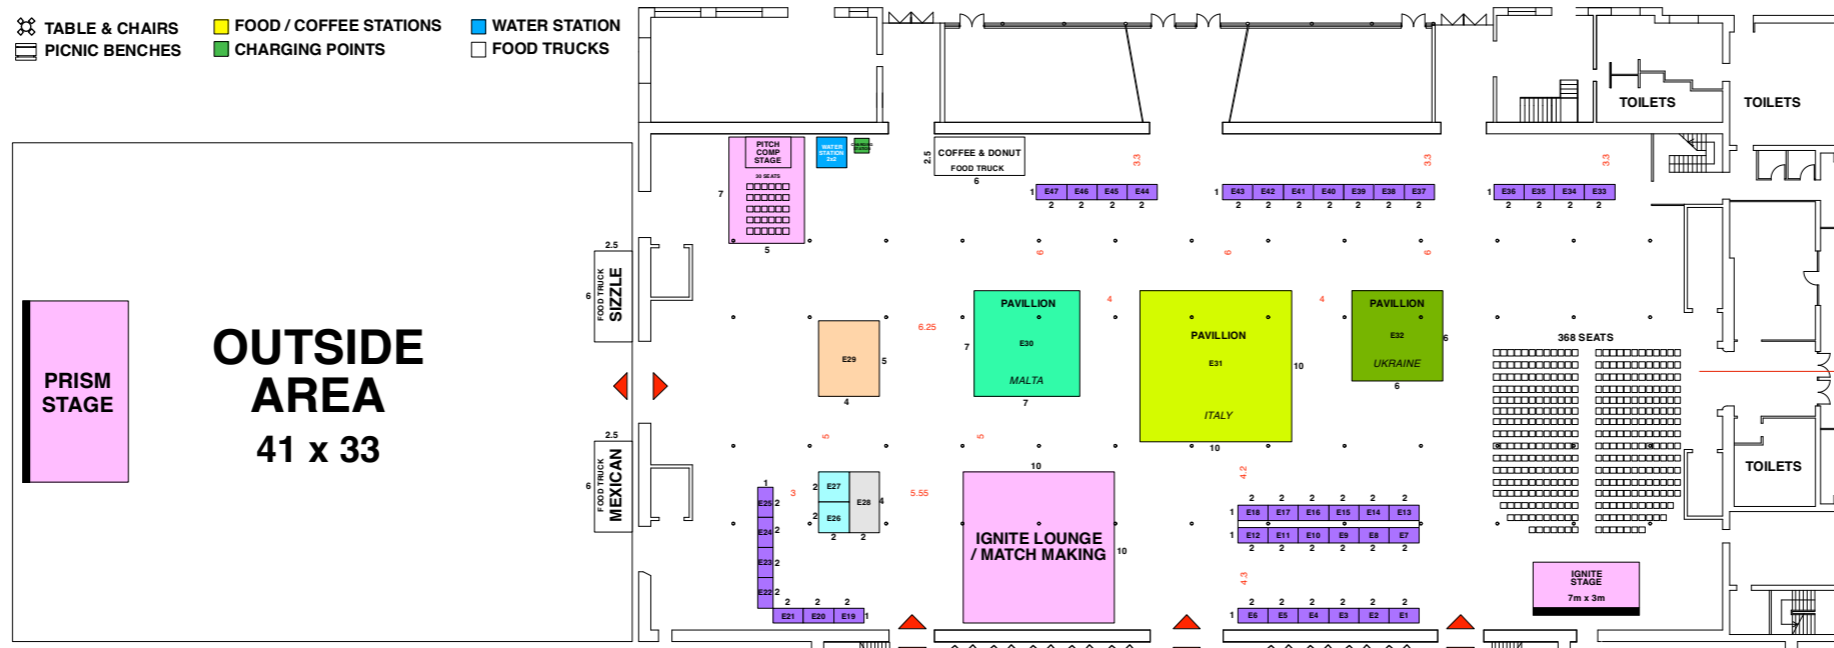

- TABLE & CHAIRS
- FOOD / COFFEE STATIONS
- WATER STATION
- PICNIC BENCHES
- CHARGING POINTS
- FOOD TRUCKS

- BALCONY**
- NETWORKING AREA 20x4.5
 - CODING COMPETITION 10x4.5

- HALL 4 INDUSTRIES HALL**
- 10x10 PAVILIONS (x1)
 - 7x7 PAVILIONS (x1)
 - 6x6 PAVILIONS (x1)
 - 2x1 STARTUP STANDS (x40)
 - 4x2 SILVER PACKAGE STANDS (x1)
 - 2x2 PARTNER STANDS (x2)
 - 5x4 CAR PARTNER STAND (x1)
 - IGNITE STAGE 7x3 + 368 SEATS
 - IGNITE LOUNGE / MATCH MAKING 10x10
 - PITCH COMPETITION STAGE 7x5

- HALL 3 SERPENTINE HALL**
- EVOLUTION STAGE 8 x 3 + 1000 SEATS

- HALL 1 MAIN HALL**
- 8x6 PLATINUM PACKAGE STANDS (x2)
 - 6x4 GOLD PACKAGE STANDS (1no 6x6 & 4no 6x4)
 - 6x6 SILVER PACKAGE STANDS (x18)
 - 4x2 BRONZE PACKAGE STANDS (x8)
 - 2x2 PARTNER STANDS (x16)
 - 5x4 CAR PARTNER STAND (x1)
 - EVOLUTION LOUNGE 10x10
 - WORKSHOP AREA 14x7
 - DTS HEADQUARTERS 6x3
 - VR ACTIVATION 6x10
 - PODCAST ROOM 6x3
 - WELCOME WALLS
 - APP HELPSK 2x3