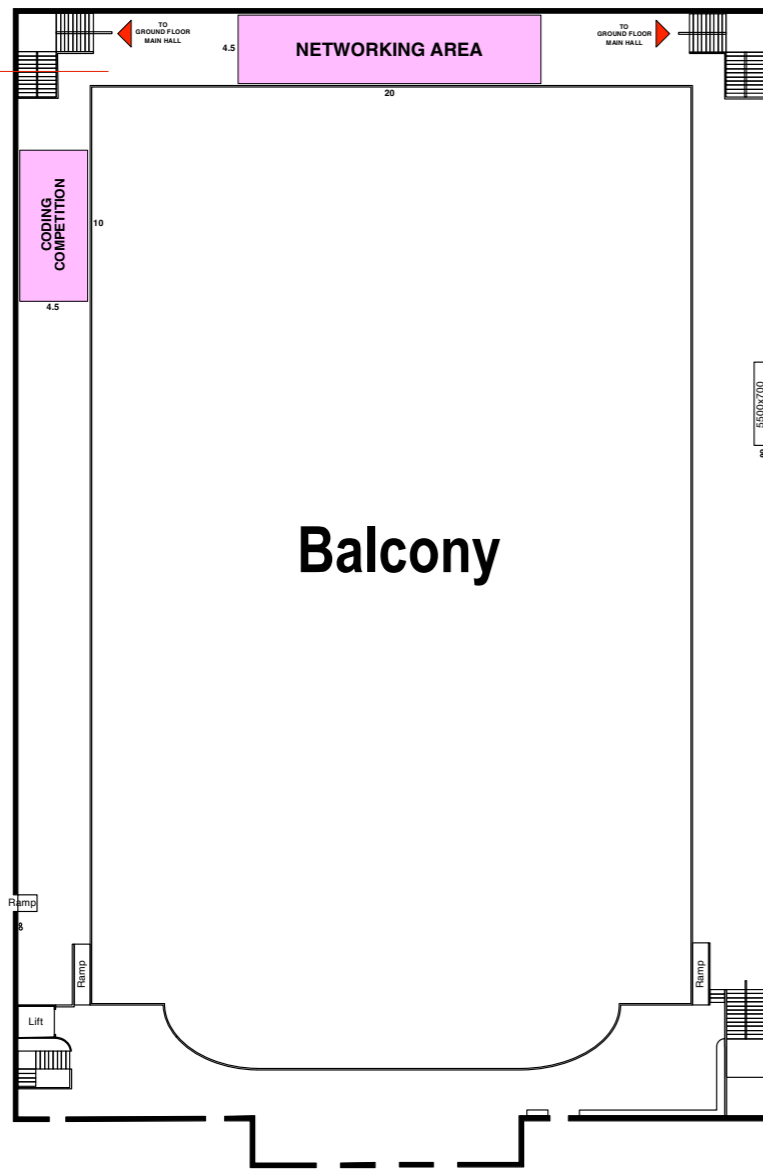

- TABLE & CHAIRS
- FOOD / COFFEE STATIONS
- WATER STATION
- PICNIC BENCHES
- CHARGING POINTS
- FOOD TRUCKS

- BALCONY**
- NETWORKING AREA 20x4.5
 - CODING COMPETITION 10x4.5

- HALL 4 INDUSTRIES HALL**
- 10x10 PAVILIONS (x1)
 - 7x7 PAVILIONS (x1)
 - 6x6 PAVILIONS (x1)
 - 2x1 STARTUP STANDS (x40)
 - 4x2 SILVER PACKAGE STANDS (x1)
 - 2x2 PARTNER STANDS (x2)
 - 5x4 CAR PARTNER STAND (x1)
 - IGNITE STAGE 7x3 + 368 SEATS
 - IGNITE LOUNGE / MATCH MAKING 10x10
 - PITCH COMPETITION STAGE 7x5

- HALL 3 SERPENTINE HALL**
- EVOLUTION STAGE 8 x 3 + 1000 SEATS

- HALL 1 MAIN HALL**
- 8x6 PLATINUM PACKAGE STANDS (x2)
 - 6x4 GOLD PACKAGE STANDS (1no 6x6 & 4no 6x4)
 - 6x6 SILVER PACKAGE STANDS (x18)
 - 4x2 BRONZE PACKAGE STANDS (x8)
 - 2x2 PARTNER STANDS (x16)
 - 5x4 CAR PARTNER STAND (x1)
 - EVOLUTION LOUNGE 10x10
 - WORKSHOP AREA 14x7
 - DTS HEADQUARTERS 6x3
 - VR ACTIVATION 6x10
 - PODCAST ROOM 6x3
 - WELCOME WALLS
 - APP HELPSK 2x3